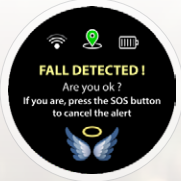

Rose Gold White

Distributor Contact:

+1-905-7621228
www.laipac.com, info@laipac.com
 Toronto Ontario Canada

Look
 The Most Elegant
 SmarterWatch Phone

Standalone Android Smartwatch with cell phone connectivity, built-in SOS button, hi-grade stainless steel body, AMOLED display with amazing color, advanced quad-core processor with GPS, Heart rate sensor, multiple motion and contact sensors, water resistant.

1. BEST Watch Design

- One of the Highest Resolutions AMOLED Display
- Luxury Silver & Gold design
- Interchangeable Watch Face
- 6 Model Color Combination

2. MOST Durable & Longest Lasting

- Hi-Grade Stainless Steel
- Durable Sapphire Glass
- Waterproof IP67
- Longest Battery Life

Introducing Guardian Angel Connect

3. MOST Apps of any non-iOS watch

- Adjustable Screen Size & Shape
- One of the Most Memory
- Loudest Speaker
- Internet of Things (IoT) API

4. MOST Flexible Service

- US, Canada & International Ready
- Removable Nano SIM
- Compatible for over 150 Countries
- Personal Emergency Response Service Available

5. BEST Safety & Health Wellness Watch

- Dedicated SOS Button
- Fall Detection Alert
- Geofencing Feature
- Breadcrumb Trail Report
- Medicine Reminder
- Heart Rate Report
- Lone Worker Protection
- Watch Removal Alert